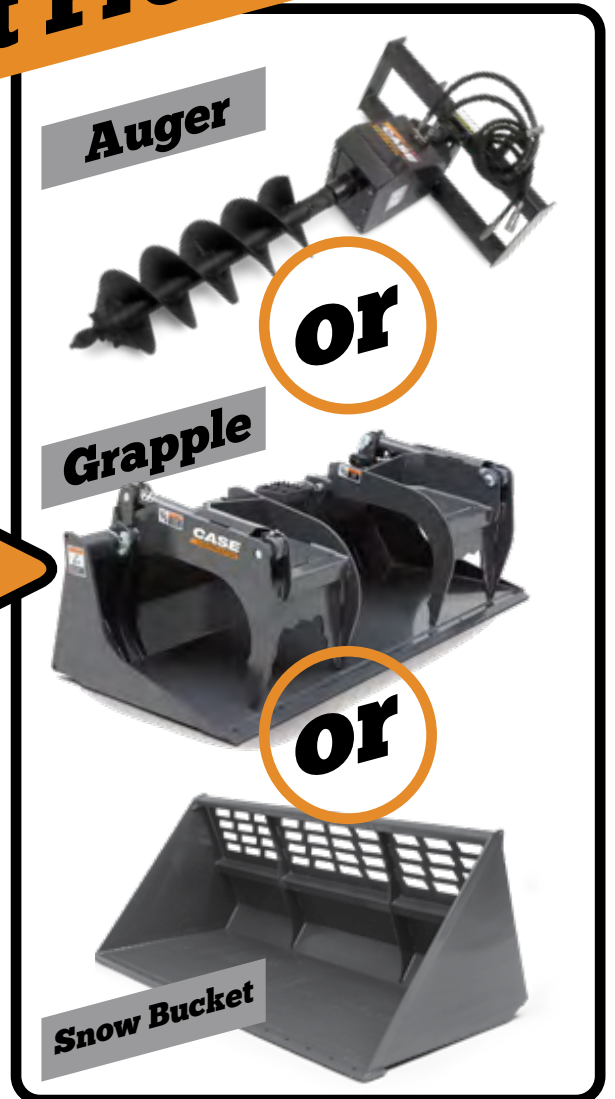

FREE Attachment With CTL or SSL Operating Lease

We'll get you setup not only with the best compact loaders in the business, but your first attachment to run on them. For a limited time when you lease any new CASE Compact Track Loader or Skid Steer Loader at 36 Months/3000 Hours you can select a free attachment from a list of specific augers, brush grapple or snow bucket. Your machine is covered by Purchased Protection Plan for powertrain and hydraulics. Offer expires September 30th.

Offer Expires Sept 30th

Our Kind of Combo Deal

- 36 Months/3000 Hour Lease
- Choice of One Attachment*, 100% Free, Yours To Keep After Lease Expiration
- 36 Months/3000 Hour PPP Powertrain + Hydraulic Coverage

Lease

Get Free*

*Offer valid for specific augers, grapples, or snow buckets. Cannot be redeemed with any other attachments. Contact your Eagle Power & Equipment representative for specific list of qualified attachments.